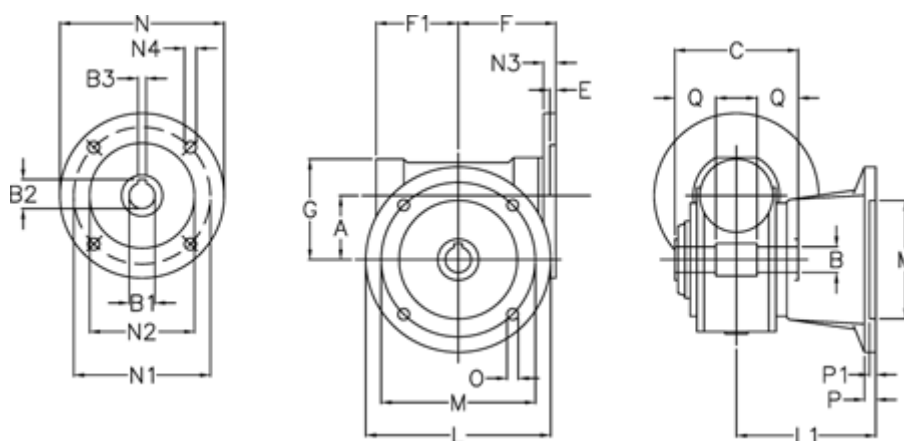

Article number: 390204902463210
 Description: Worm gear
 VF 49-FA2-24-80B5

Measures

A = 49.5	F1 = 63	N2 = 130
B = 25 H7	G = 80	N3 = 10
B1 E7 = 19	L = 125	N4 = 11.5
B2 = 21.8	L1 = 115	O = 10.5
B3 H9 = 6	M = 90	P = 12
C = 82	M1 = 70	P1 = 10
E = 3	N = 200	Q = 22.5
F = 70	N1 = 165	